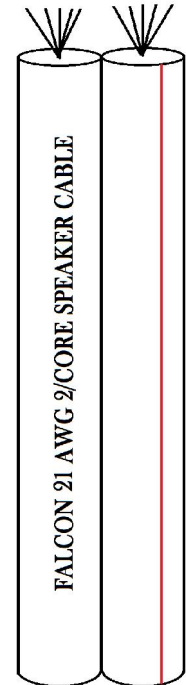

ITEM CODE :- FLAT059

21 AWG 2/CORE PARALLEL TRANSPARENT SPEAKER CABLE

CONSTRUCTION		
Center Conductor	:	21 AWG, 14/0.193 mm Annealed Tinned Copper.
Outer Jacket	:	Crystal PVC / (Colour) As Per Customer
DIAMETERS		
Center Conductor	:	14/0.193 ± 0.003 mm
Jacketing	:	3.0 x 6.0 ± 0.15
Length / Coil	:	100 Mtrs. / As Per Customer
ELECTRICAL		
DC Resistance (Max.) At 20°C	:	46.84 Ω-km
Temperature	:	-15°C to 70°C Celsius