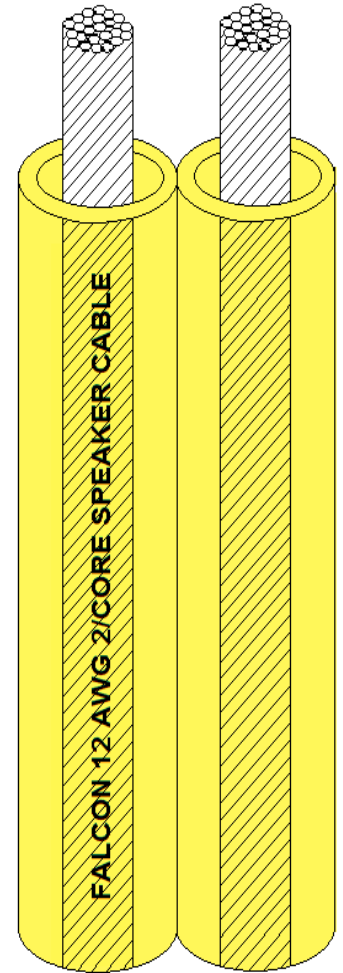

350/0.120 MM ATC (12 AWG) 2/CORE PARALLEL TRANSPARENT SPECIAL SPEAKER CABLE

CONSTRUCTION	
Center Conductor	: 12 AWG, 350/0.120 mm Annealed Tinned Copper.
Outer Jacket	: Transparent PVC
Jacketing Colour	: As Per Customer
DIAMETERS	
Center Conductor	: 350/0.120 ± 0.003 mm
Jacketing	: 5.70 x 11.50 ± 0.20
Length / Coil	: 100 Mtrs. / As Per Customer
ELECTRICAL	
DC Resistance (Max.) At 20°C	: 5.90 Ω-km
Temperature	: -15°C to 70°C Celsius